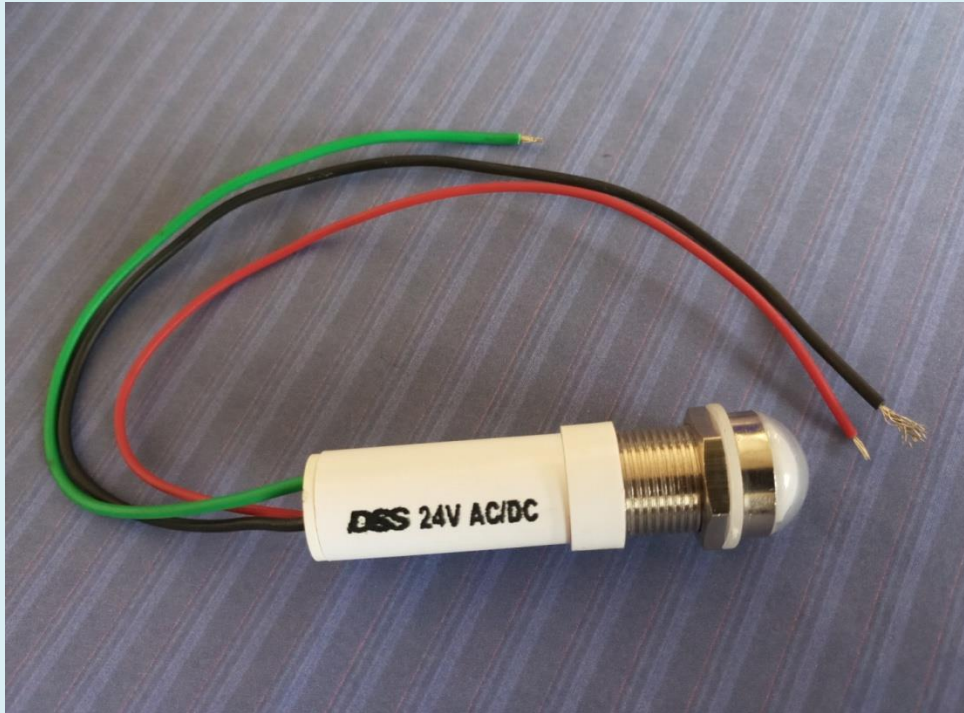

# DSS MICRO SYSTEMS AND ENGINEERS

Manufacturers of LED Indicator, Bus Bar Indicator, Tower & Panel Lamp, Revolving & Flashing Lamp, Aviation Obstruction Lamp, LED Tube Light, Control Panel Label, Emergency Light

## 14.5 MM FLYING LED INDICATING LAMP WITH LENS

#### Specifications :

- Catalogue No :

SR NO	PRODUCT NAME	CATALOGUE NO
1	14.5 MM FLYING LED INDICATING LAMP WITH LENS SINGLE COLOR	DSS-2-14.5-L-1C-FL
2	14.5 MM FLYING LED INDICATING LAMP WITH LENS DUAL COLOR	DSS-2-14.5-L-2C-FL
3	14.5 MM FLYING LED INDICATING LAMP WITH LENS TRI COLOR	DSS-2-14.5-L-3C-FL

- Voltage : 12 / 24 V DC, 110 / 230 V AC
- Wattage : Max. 0.5 Watt
- Color : Red, Yellow, Green, Blue, Amber
- Application : Mimic Control Panel

Office/works : Plot no.34, Survey no.54, Swami Vivekanand co-op. Industrial Estate, Handewadi Road, Hadapsar, Pune - 411028